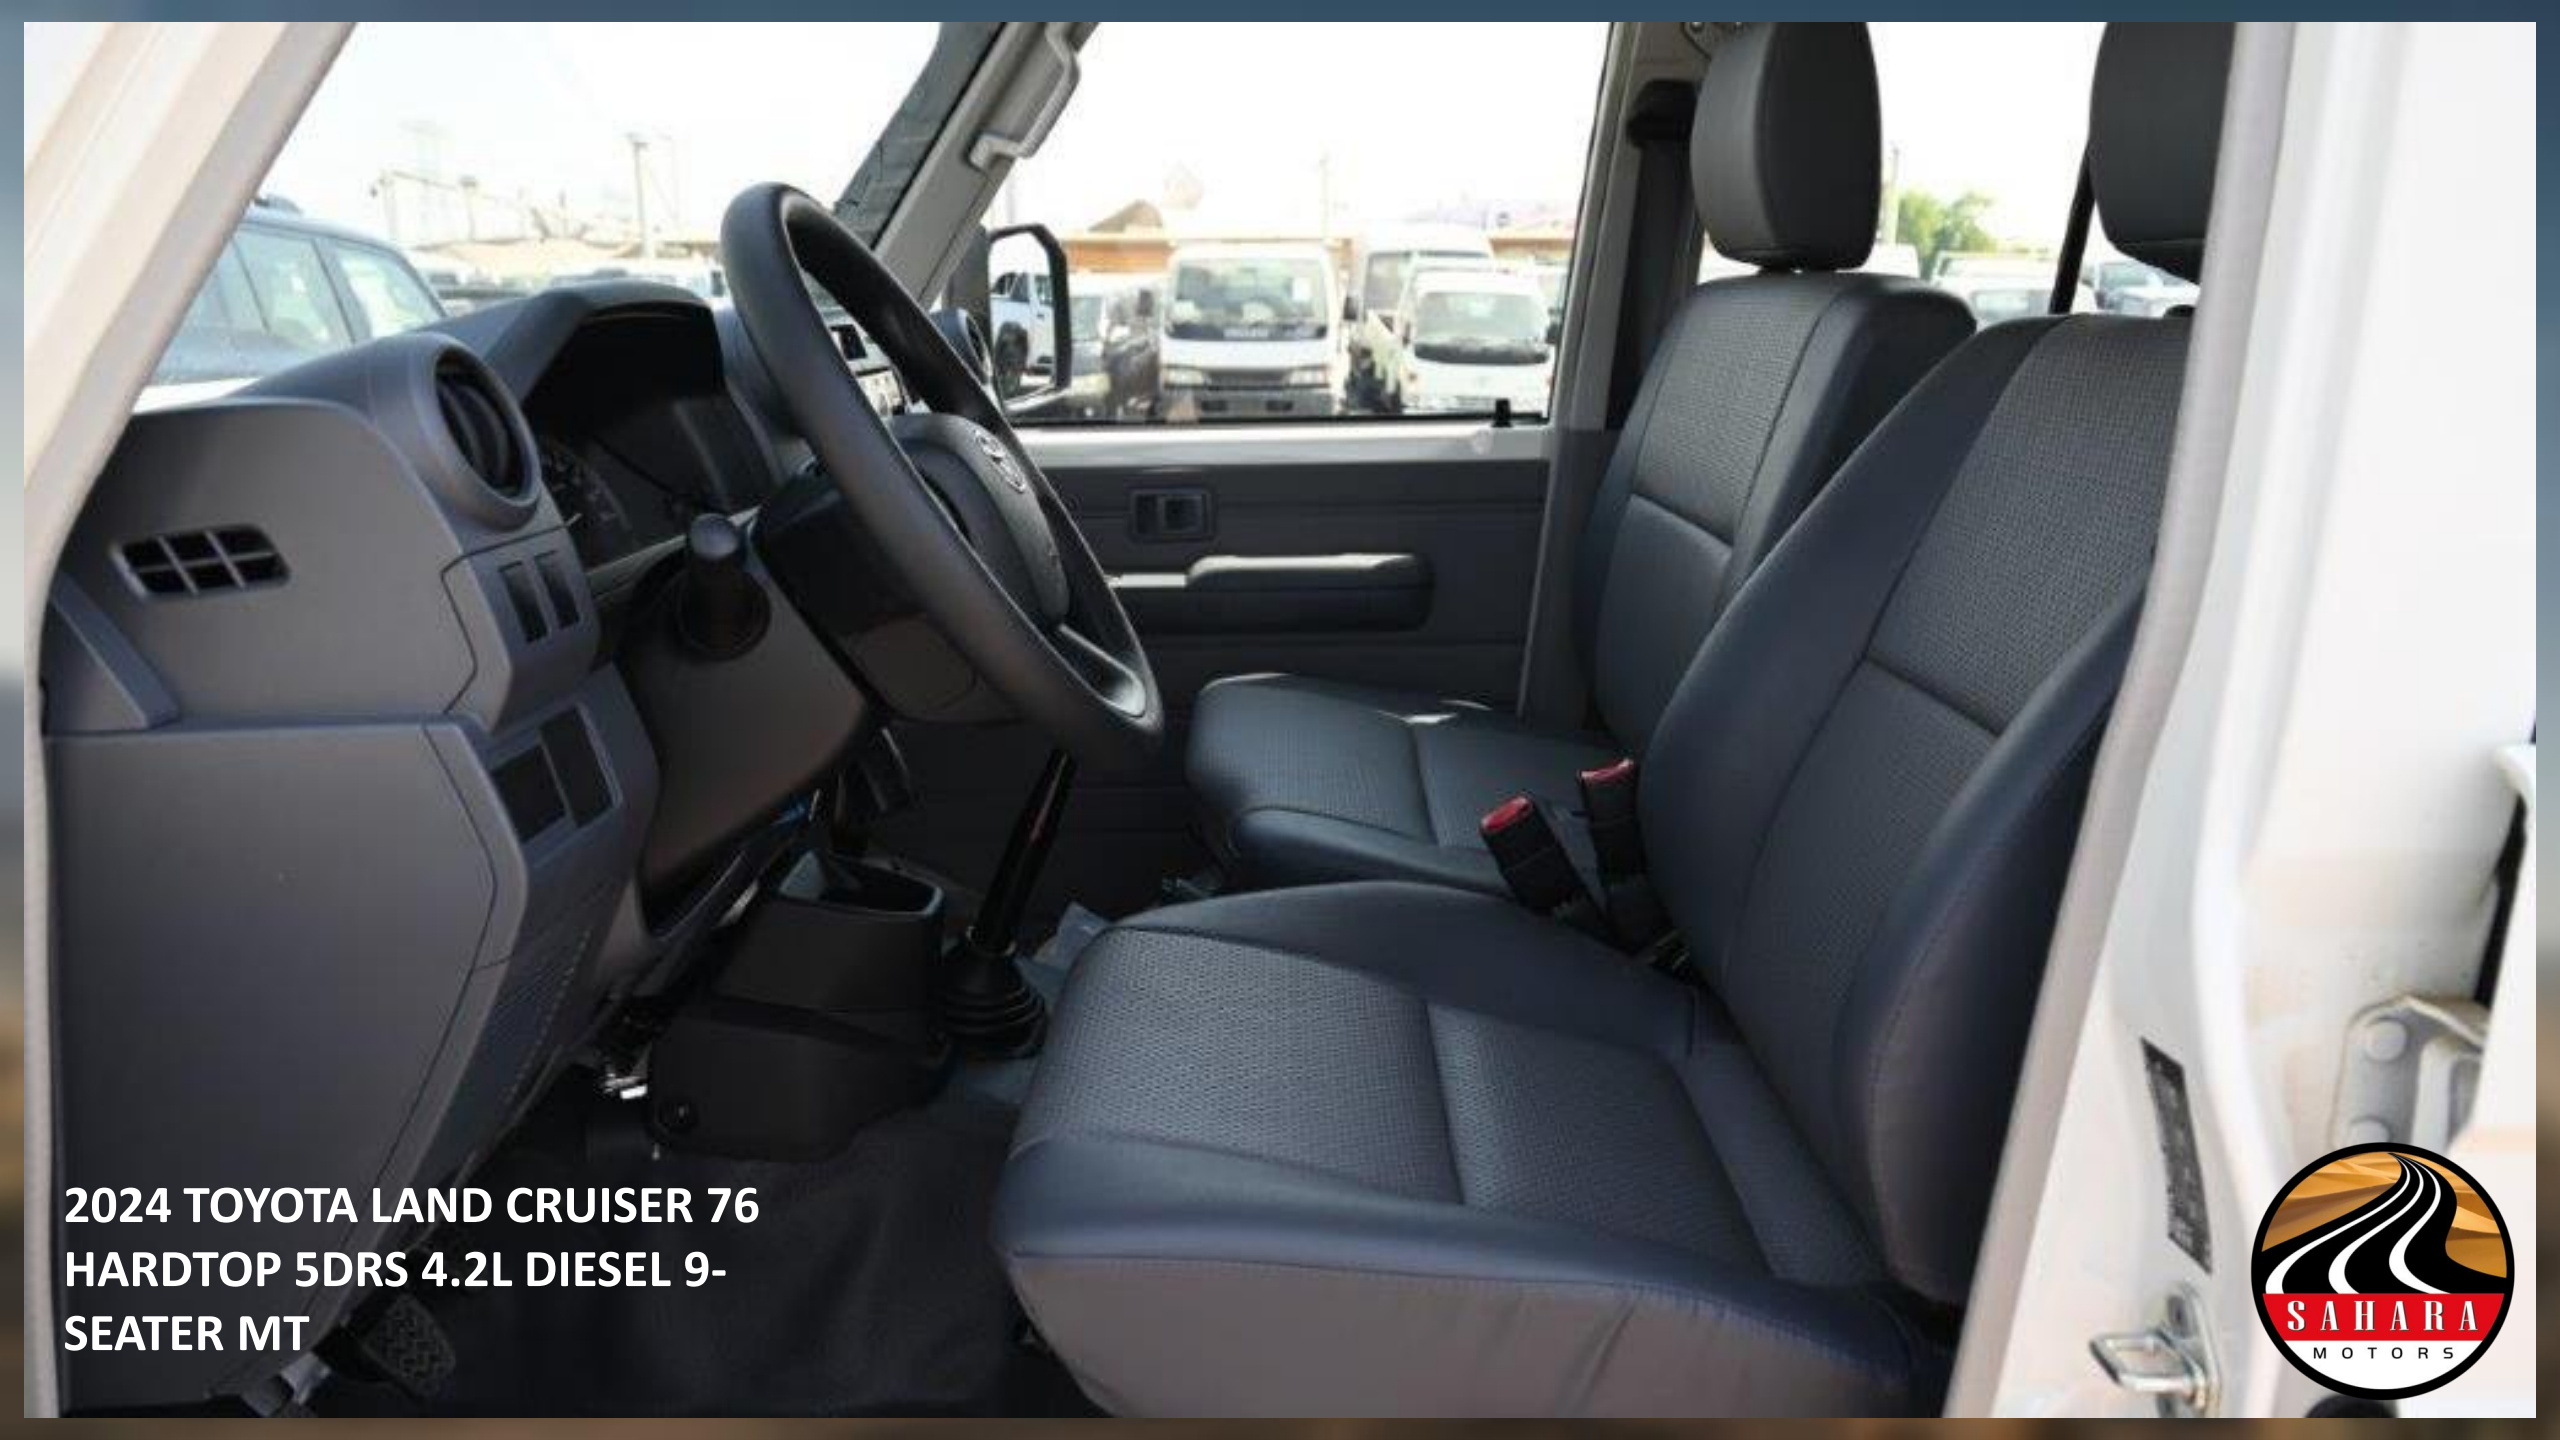

2024
LAND CRUISER 76

#7

**2024 TOYOTA LAND CRUISER 76
HARDTOP 5DRS 4.2L DIESEL 9-
SEATER MT**

**2024 TOYOTA LAND CRUISER 76
HARDTOP 5DRS 4.2L DIESEL 9-
SEATER MT**

**2024 TOYOTA LAND CRUISER 76
HARDTOP 5DRS 4.2L DIESEL 9-
SEATER MT**

**2024 TOYOTA LAND CRUISER 76
HARDTOP 5DRS 4.2L DIESEL 9-
SEATER MT**

**2024 TOYOTA LAND CRUISER 76
HARDTOP 5DRS 4.2L DIESEL 9-
SEATER MT**

2024 SAHARA LAND CRUISER 76
HARDY DRIVERS 4.2L DIESEL 9-
SEATER

**2024 TOYOTA LAND CRUISER 76
HARDTOP 5DRS 4.2L DIESEL 9-
SEATER MT**

**2024 TOYOTA LAND CRUISER 76
HARDTOP 5DRS 4.2L DIESEL 9-
SEATER MT**

**2024 TOYOTA LAND CRUISER 76
HARDTOP 5DRS 4.2L DIESEL 9-
SEATER MT**

2024 MODEL TOYOTA LAND CRUISER 76 HARDTOP V6 4.2L DIESEL 4WD 9-SEATER MANUAL TRANSMISSION
MODEL CODE - HZJ76L- RKMRS
ENGINE: 1HZ, V6, 4.2L , 4164 CC
TRANSMISSION: 5 SPEED MANUAL
FUEL- DIESEL
HIGH MOUNT STOP LAMP
SPARE WHEEL CARRIER
ANTENA
TOWING HOOK
AIR CONDITIONER AND HEATER
GREEN LAMINATED WINDSHIELD GLASS
WIRELESS DOOR LOCK
SUSPENSION (COIL /LEAF)
(TILT + TELESCOPIC + COLLAPSIBLE) STEERING
CUP HOLDER
2 AIR BAGS (DRIVER AND PASSENGER)
ANTI LOCKING BRAKES (ABS)
POWER STEERING
FRONT DIFFERENTIAL (4.300 2P)
REAR DIFFERENTIAL (4.300 4P)
MUD GUARDS (FR+RR)
SIDE AND REAR STEP (ALUMINIUM)
REAR BUMPER (BLACK PAINTED)
FRONT BUMPER (MOLDING)
FUEL TANK CAPACITY (130L)
HIGH ALTITUDE COMPENSATOR
AM/FM CD USB 2 SPEAKERS
SEAT MATERIAL VINYL LEATHER
FRONT SEAT BENCH SEAT
POWER DOOR LOCK
POWER WINDOWS