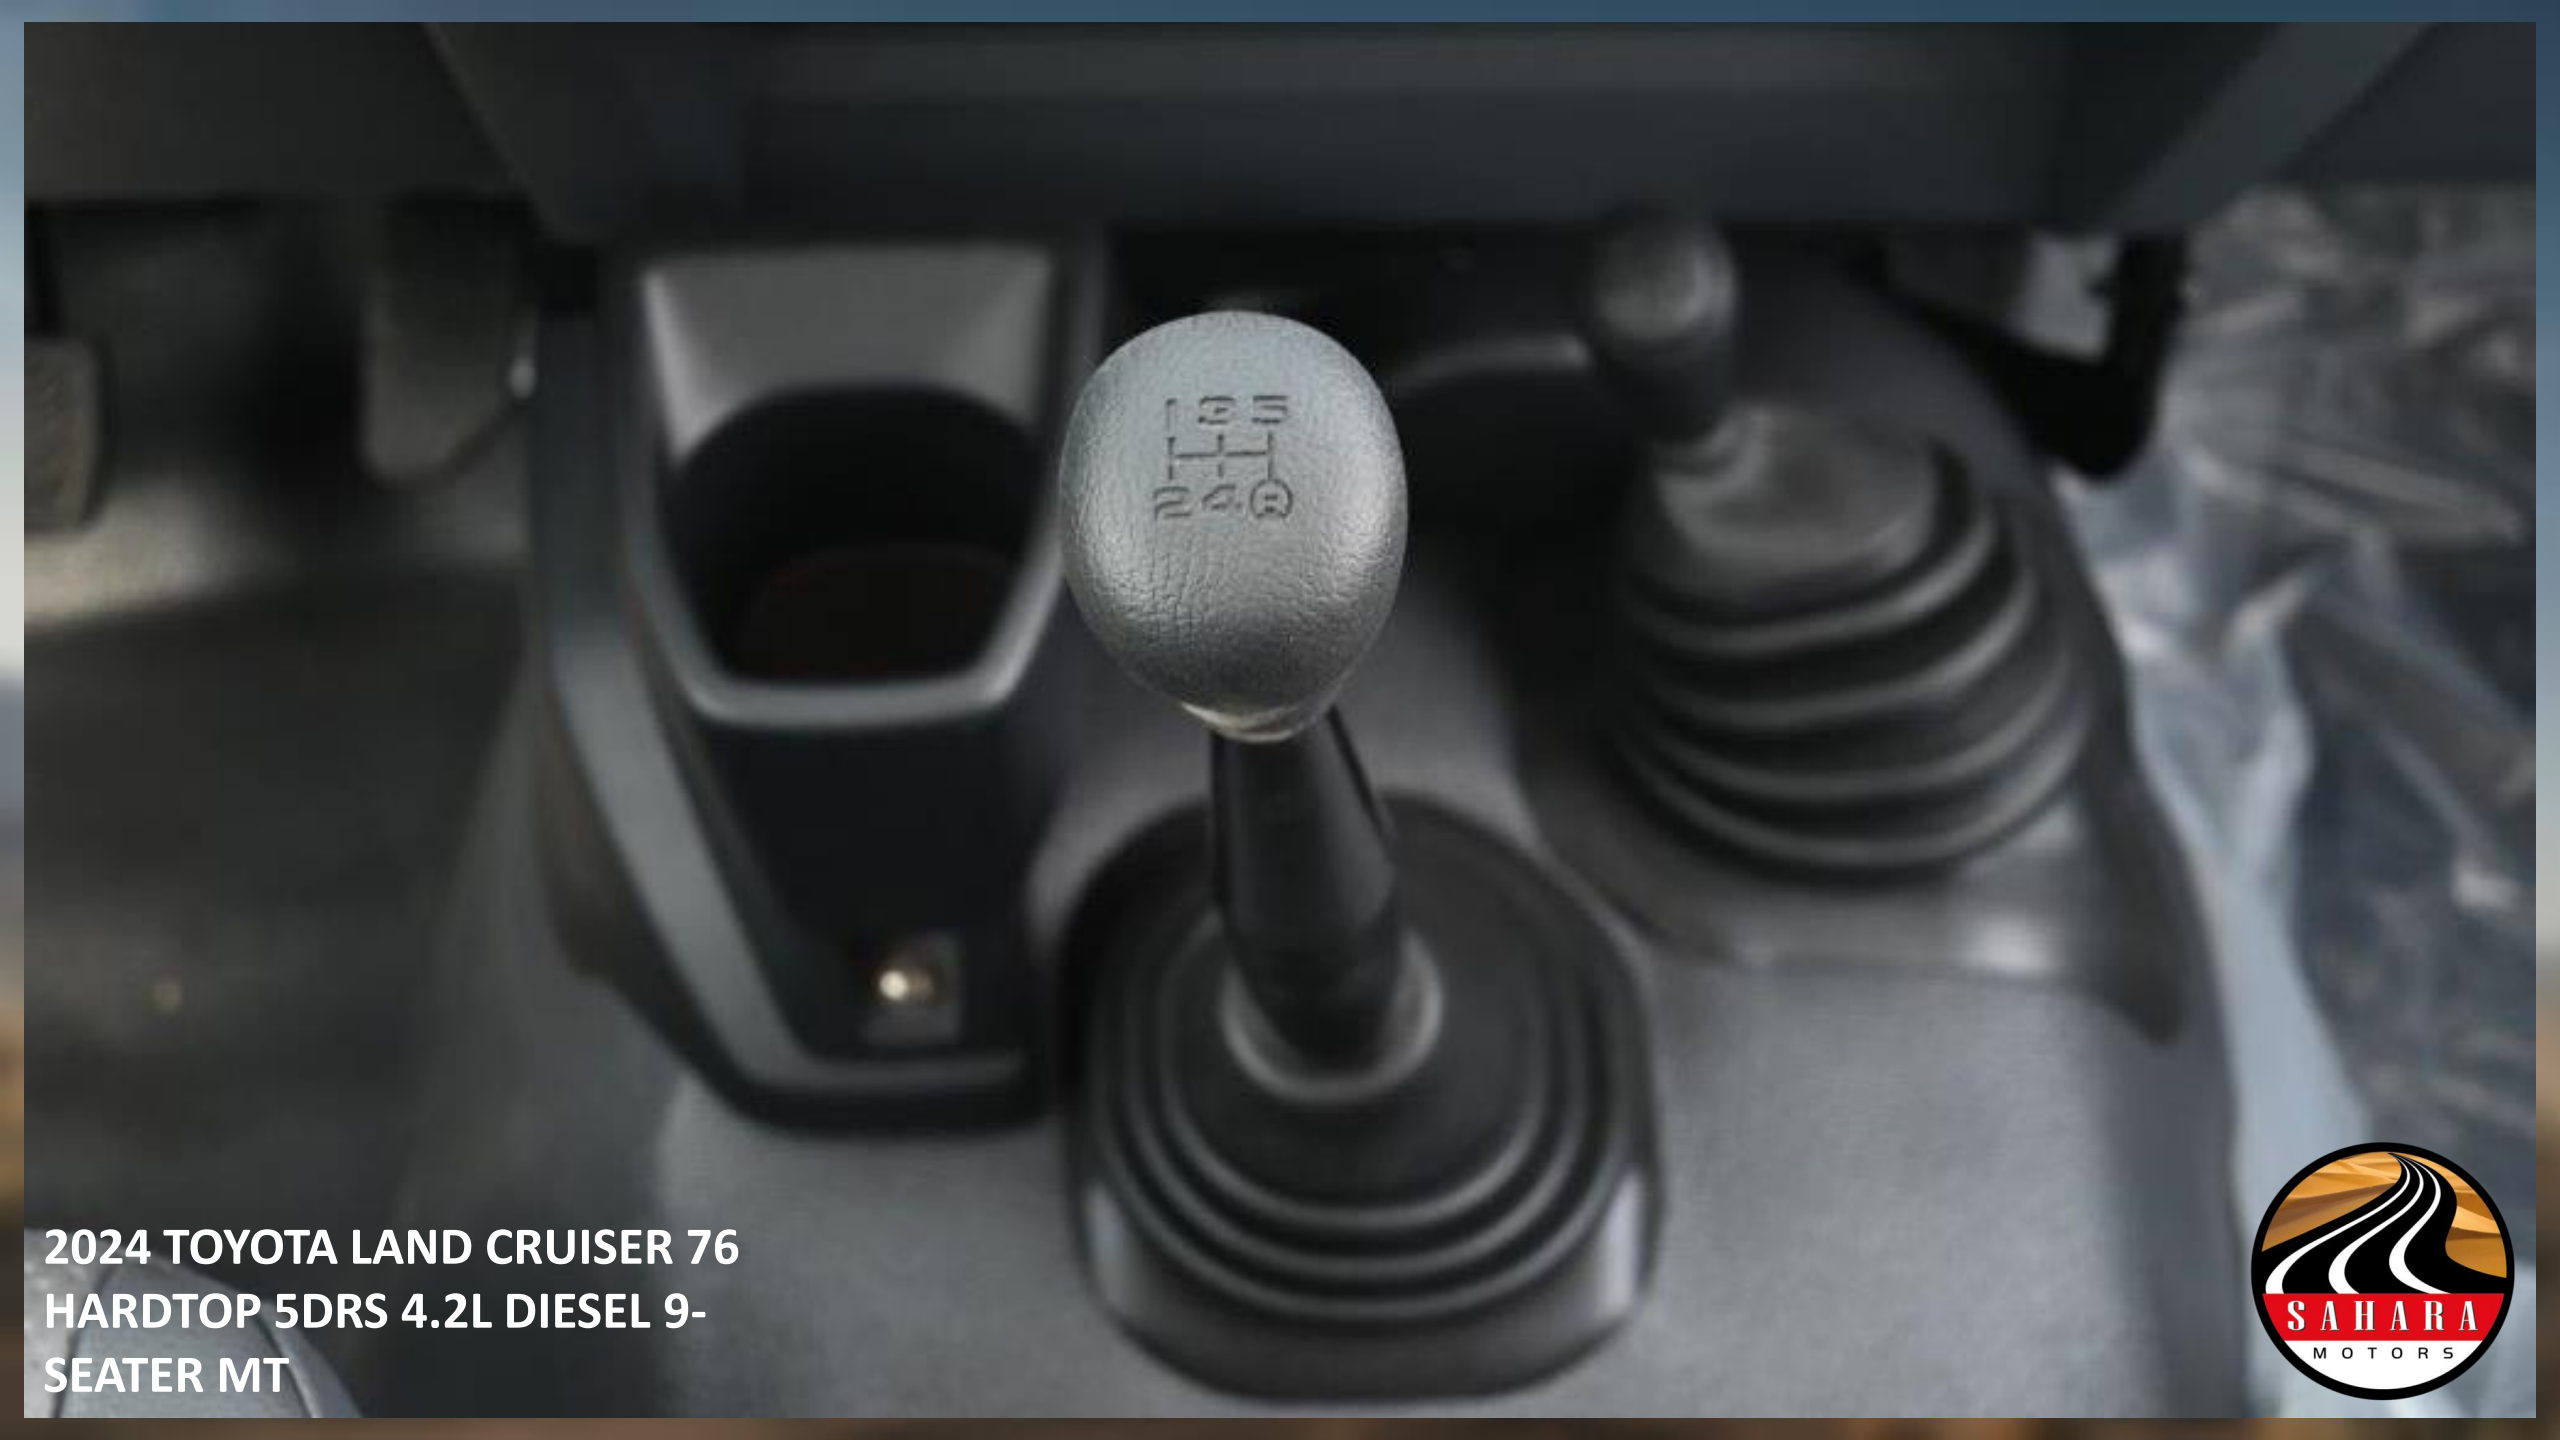

**2024 TOYOTA LAND CRUISER 76
HARDTOP 5DRS 4.2L DIESEL 9-
SEATER MT**